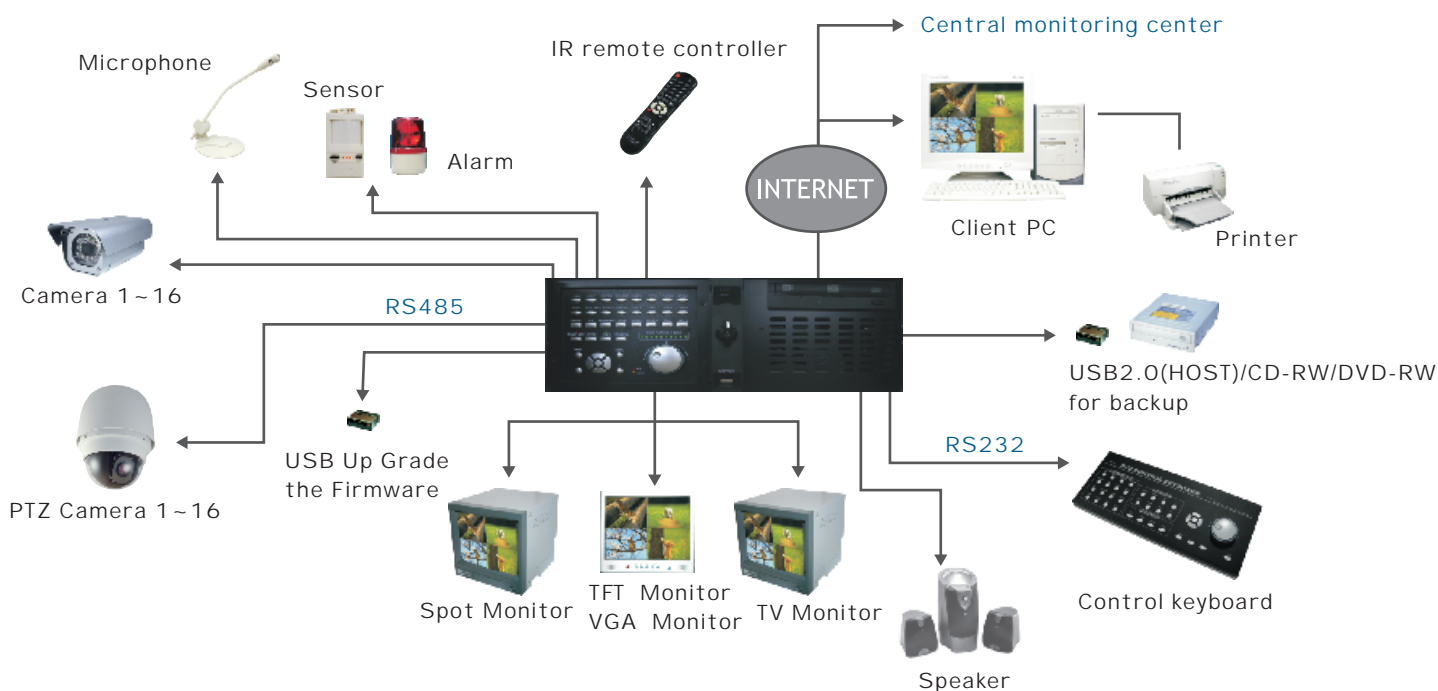

4 SYSTEM CONFIGURATION