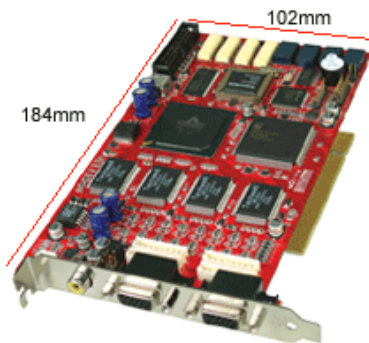

# 16 CH MPEG4 CAPTURE CARD(MP4S - 16120)

## Specifications

<b>MODEL NUMBER</b>	<b>MP4S-16120</b>	
Channel	16CH	
Board Requirement Q'TY	1PCS	
Split Screen	Full Screen, 4, 6, 9, 10, 16 and auto switch	
Camera Signal	NTSC / PAL	
Compression	MPEG4	
Resolution	NTSC:352 X 240, 704 X 240, 704 X 480 PAL:352 X 288, 704 X288, 704 X 576	
Display Speed	NTSC	120 fps
	PAL	100 fps
Recording Speed	NTSC	120 fps
	PAL	100 fps
Video Output	1* PC Monitor: XGA Display and NTSC / PAL Video Monitor	
Monitor Output	1 sets TV-OUT	
Multiplex Function	Monitoring, Recording, Searching, Playback and Remote Transmit simultaneously	
Sensor I/O	16 sets input (NO,NC)	
Switch Control	4 sets (Relay)	
Display Adjustment	Brightness/Contrast/Saturation/Color/Tint	
Motion Detection	Sensitivity and detection zone adjustable by each camera	
Backup Function	Manual or programmed automatic backup schedule supporting HDD, DVD-RW, CD-RW, NAS, RAID and remote backup	
PTZ Function	Supported (RS232 to R485 board is option)	
Self Restoration	Auto rebooting by adopting " Watchdog "	
Networking	LAN, WAN	
Remote Control	Remote control side up to 36 DVRs , support web-page,1 CH audio transmission	
Access Safety	Support 100 users protected by password	
Playback Image	Adjustable image size, contrast, brightness and color	
File Backup	Chosen video file stored as JPEG file or AVI for display in the supported media	
Audio Recording	Up to 16CH (2CH on board , 16CH audio board (option)	