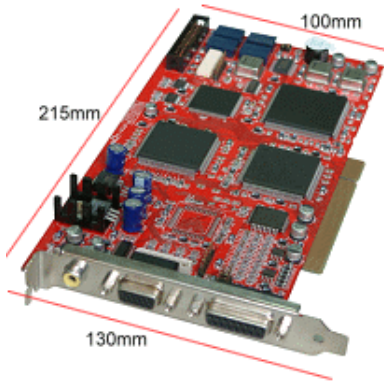

Support POS system + Real-time display + Real-time record + Audio record

Feature

- ·Graphic User Interface to facilitate operation
- ·PTZ control / Emergency Recording
- ·Support Smart Search / Calendar Searching function
- ·Support POS system and ATM system
- ·Multiplex function: display, monitor, playback, remote, file backup, and recording simultaneously
- ·Pre-recording and after-recording when the sensor and motion triggered
- ·Adjustable recording speed and compression ratio
- ·Notify by email
- ·Remote monitoring through TCP/IP
- ·Remote control side up to 36 DVRs (1152 cameras)
- ·Support Internet Explorer, PTZ controlling, and playback
- ·Support PDA monitoring, and playback
- ·Support Dynamic IP and DNS
- ·Support two-way audio communication by 1 CH
- ·Up to 32 CH sound recording

Specifications

MODEL NUMBER		MP4-04120
Channel	4CH	
Board Requirement Q'TY	1PCS	
Split Screen	Full Screen, 4, 6, 9, 13, 16 and auto switch	
Camera Signal	NTSC / PAL	
Compression	MPEG4 (hardware compression)	
Resolution	NTSC:352 X 240, 704 X 240, 704 X 480 PAL:352 X 288, 704 X288, 704 X 576	
Display Speed	NTSC	120 fps
	PAL	100 fps
Recording Speed	NTSC	120 fps
	PAL	100 fps
Video Output	1* PC Monitor: XGA Display and NTSC / PAL Video Monitor	
Monitor Output	1 sets TV-OUT	
Multiplex Function	Monitoring, Recording, Searching, Playback and Remote Transmit simultaneously	
Sensor I/O	4 sets input (NO,NC)	
Switch Control	4 sets (Relay)	
Display Adjustment	Brightness/Contrast/Saturation/Hue	
Motion Detection	Sensitivity and detection zone adjustable by each camera	
Backup Function	Manual or programmed automatic backup schedule supporting HDD, DVD-RW, CD-RW, RAID and remote backup	
PTZ Function	Supported (RS232 to R485 board is option)	
Self Restoration	Auto rebooting by adopting " Watchdog "	
Networking	LAN, WAN	
Remote Control	Remote control side up to 36 DVRs , support web-page,1 CH audio transmission	
Access Safety	Support 100 users protected by password	
Playback Image	Adjustable image size, contrast, brightness and color	
File Backup	Chosen video file stored as JPEG file or AVI for display in the supported media	
Audio Recording	4CH