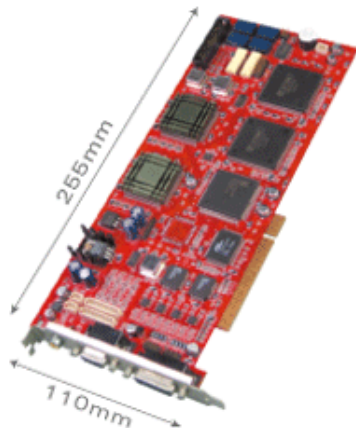

Support POS system + Real-time display + Real-time record + Audio record

Feature

- ·Graphic User Interface to facilitate operation
- ·PTZ control / Emergency Recording
- ·Support Smart Search / Calendar Searching function
- ·Support POS system and ATM system
- ·Multiplex function: display, monitor, playback, remote, file backup, and recording simultaneously
- ·Pre-recording and after-recording when the sensor and motion triggered
- ·Adjustable recording speed and compression ratio
- ·Notify by email
- ·Remote monitoring through TCP/IP
- ·Remote control side up to 36 DVRs (1152 cameras)
- ·Support Internet Explorer, PTZ controlling, and playback
- ·Support PDA monitoring, and playback
- ·Support Dynamic IP and DNS
- ·Support two-way audio communication by 1 CH
- ·Up to 32 CH sound recording

Specifications

MODEL NUMBER		MP4-08240
Channel	8CH	
Board Requirement Q'TY	1PCS	
Split Screen	Full Screen, 4, 6, 9, 13, 16 and auto switch	
Camera Signal	NTSC / PAL	
Compression	MPEG4 (hardware compression)	
Resolution	NTSC:352 X 240, 704 X 240, 704 X 480 PAL:352 X 288, 704 X288, 704 X 576	
Display Speed	NTSC	240 fps
	PAL	200 fps
Recording Speed	NTSC	240 fps
	PAL	200 fps
Video Output	1* PC Monitor: XGA Display and NTSC / PAL Video Monitor	
Monitor Output	1 sets TV-OUT	
Multiplex Function	Monitoring, Recording, Searching, Playback and Remote Transmit simultaneously	
Sensor I/O	8 sets input (NO,NC)	
Switch Control	4 sets (Relay)	
Display Adjustment	Brightness/Contrast/Saturation/Hue	
Motion Detection	Sensitivity and detection zone adjustable by each camera	
Backup Function	Manual or programmed automatic backup schedule supporting HDD, DVD-RW, CD-RW, RAID and remote backup	
PTZ Function	Supported (RS232 to R485 board is option)	
Self Restoration	Auto rebooting by adopting " Watchdog "	
Networking	LAN, WAN	
Remote Control	Remote control side up to 36 DVRs , support web-page,1 CH audio transmission	
Access Safety	Support 100 users protected by password	
Playback Image	Adjustable image size, contrast, brightness and color	
File Backup	Chosen video file stored as JPEG file or AVI for display in the supported media	
Audio Recording	8CH