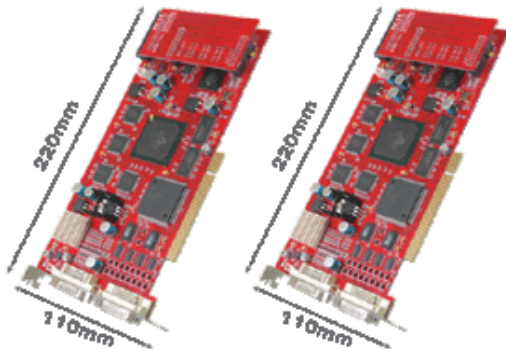

Specifications

MODEL NUMBER	MP4-32960	
Channel	32CH	
Board Requirement Q'TY	2PCS	
Split Screen	Full Screen, 4, 6, 9, 13, 16, 32 and auto switch	
Camera Signal	NTSC / PAL	
Compression	MPEG4 (hardware compression)	
Resolution	NTSC:352 X 240, 704 X 240, 704 X 480 PAL:352 X 288, 704 X288, 704 X 576	
Display Speed	NTSC	960 fps
	PAL	800 fps
Recording Speed	NTSC	960 fps
	PAL	800 fps
Video Output	1* PC Monitor: XGA Display and NTSC / PAL Video Monitor	
Monitor Output	2 sets TV-OUT	
Multiplex Function	Monitoring, Recording, Searching, Playback and Remote Transmit simultaneously	
Sensor I/O	32 sets input NO,NC)	
Switch Control	8 sets (Relay)	
Display Adjustment	Brightness/Contrast/Saturation/Hue	
Motion Detection	Sensitivity and detection zone adjustable by each camera	
Backup Function	Manual or programmed automatic backup schedule supporting HDD, DVD-RW, CD-RW, RAID and remote backup	
PTZ Function	Supported	
Self Restoration	Auto rebooting by adopting " Watchdog "	
Networking	LAN, WAN	
Remote Control	Remote control side up to 36 DVRs , support web-page,1 CH audio transmission	
Access Safety	Support 100 users protected by password	
Playback Image	Adjustable image size, contrast, brightness and color	
File Backup	Chosen video file stored as JPEG file or AVI for display in the supported media	
Audio Recording	32CH	