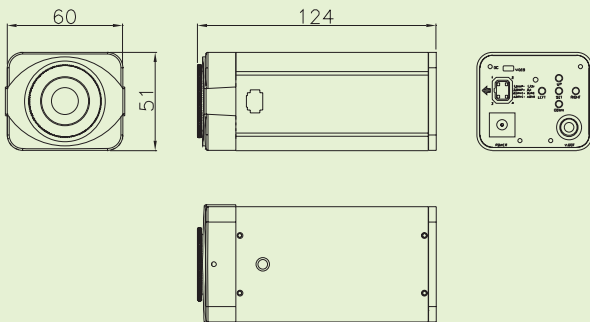

DIMENSIONS

SPECIFICATIONS

Model	XC229S & XC229SR
PICK-UP DEVICE	Sony 1/3" Interline Super HAD CCD Image Sensor 410K Pixels
SIGNAL PROCESSOR	Digital Signal Processor (D.S.P.)
SYNC. SYSTEM	Internal / Line Lock (L.L.)
RESOLUTION	530 TV Lines
MIN. ILLUMINATION	0.3Lux / F1.2, 0.002Lux (Sens-up)
S/N RATIO	More than 50 dB
POWER SUPPLY	DC12V; AC24V; AC90~260V; AC24V & DC12V Dual Power
GAMMA CORRECTION	0.45
CONTROL	OSD
WHITE BALANCE	ATW (1800°K~10500°K)
LENS MOUNT	C/CS Mount
AUTO IRIS CONTROL	VIDEO Drive lens & DC Drive lens both supported
BASIC FUNCTION	Lens Selection (DC / VIDEO / Manual) Shutter Selection (ESC / Manual / FLK) ATW / AWC / Manual Selection BLC (Off / Low / Middle / High) Selection AGC (Off / Low / Middle / High) Selection DNR (Off / Low / Middle / High) Selection Sens-Up (Off / AUTO : 2X ~ 128X) Selection
ADDED FUNCTION	Camera ID ON / OFF Motion Detection ON / OFF (4 Zone, Position / Size / Sensitivity) Privacy Zone ON / OFF (4 Zone, Position / Size / Tone) Mirror ON / OFF Sharpness ON / OFF Reset Function DAY & NIGHT (Electronic Conversion) Watch Dog
VIDEO OUTPUT	1 Vp-p Composite Video / 75 ohm Load
POWER CONSUMPTION	3.5W (Max.)
OPERATING TEMP.	-10°C to 50°C (14°F to 122°F)
DIMENSION	60 (W) x 50 (H) x 125 (L) mm