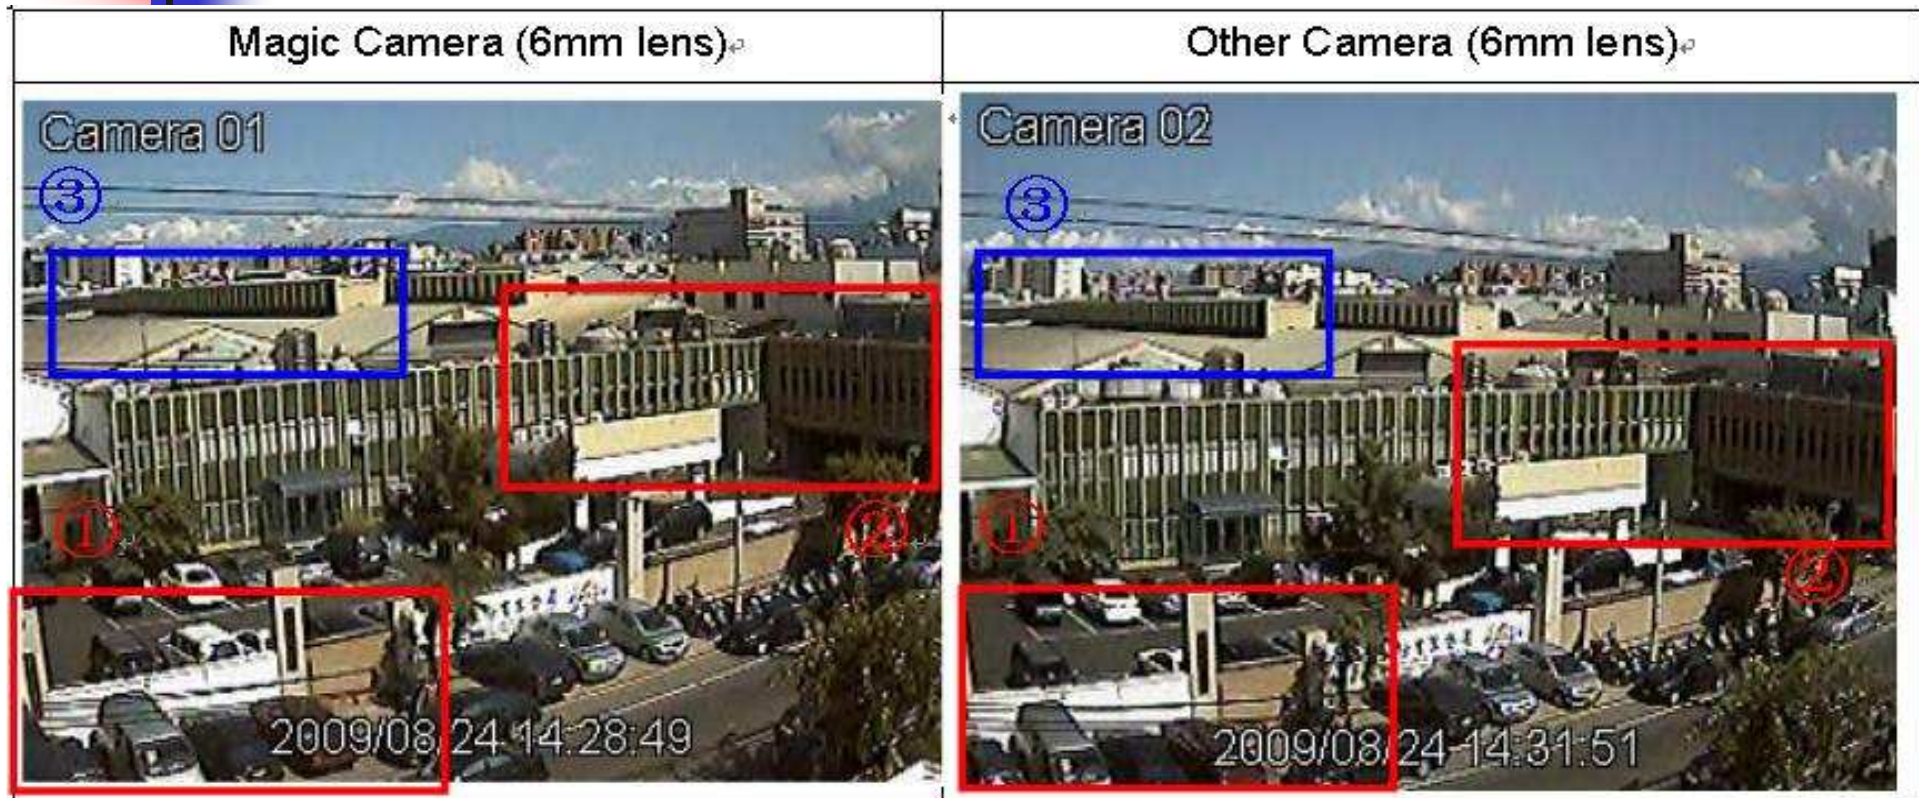

Magic Color Camera

***Magic Camera Introduction*

***Comparison*

***Magic Camera Information*

Magic Camera Introduction

Full Color In Low Lux, No Need IR

- ▶ Star Light Color Camera
- ▶ Built-in 1/3" CCD High Resolution Color Camera.
- ▶ No IR required in the night time, could also recognize easily and clearly even under faint star light.
- ▶ Without any overheated problem, good for energy conservation and conforms to the environmental protection
- ▶ Horizontal Resolution 420 TV Lines.
- ▶ Colorful pitcher performance.
- ▶ IP66 weatherproof housing
- ▶ Easy for installation

Comparison (I) Outdoor (In the morning)

- 1. In the same image (outdoor & in the morning), the camera01 (Magic Camera) is no difference between the camera02 (other camera), but the camera02 has the apparent curves compared with the camera01 (refer to ①&②).
- 2. In the same image, the camera01 could recognize more lines than the camera02 (refer to ③). And the resolution in the camera01 is better than the camera02.

Comparison (II) Indoor (In the morning)

- In the same image (in the office & in the morning), the camera01 could recognize the lines more clearly than the camera02 (refer to the green circle).

Comparison (III) Outdoor (In the evening)

- 1. In the same image (outside & in the evening), the color in the camera01 is better than the camera02. Because the color of the tree in the camera02 became gray, but the color of the tree in the camera01 didn't, and the color in the camera01 still remain the same.
- 2. In the same image, the lines in the camera01 still could be seen clearly, but the lines in the camera02 can not be seen clearly (refer to the red circle).