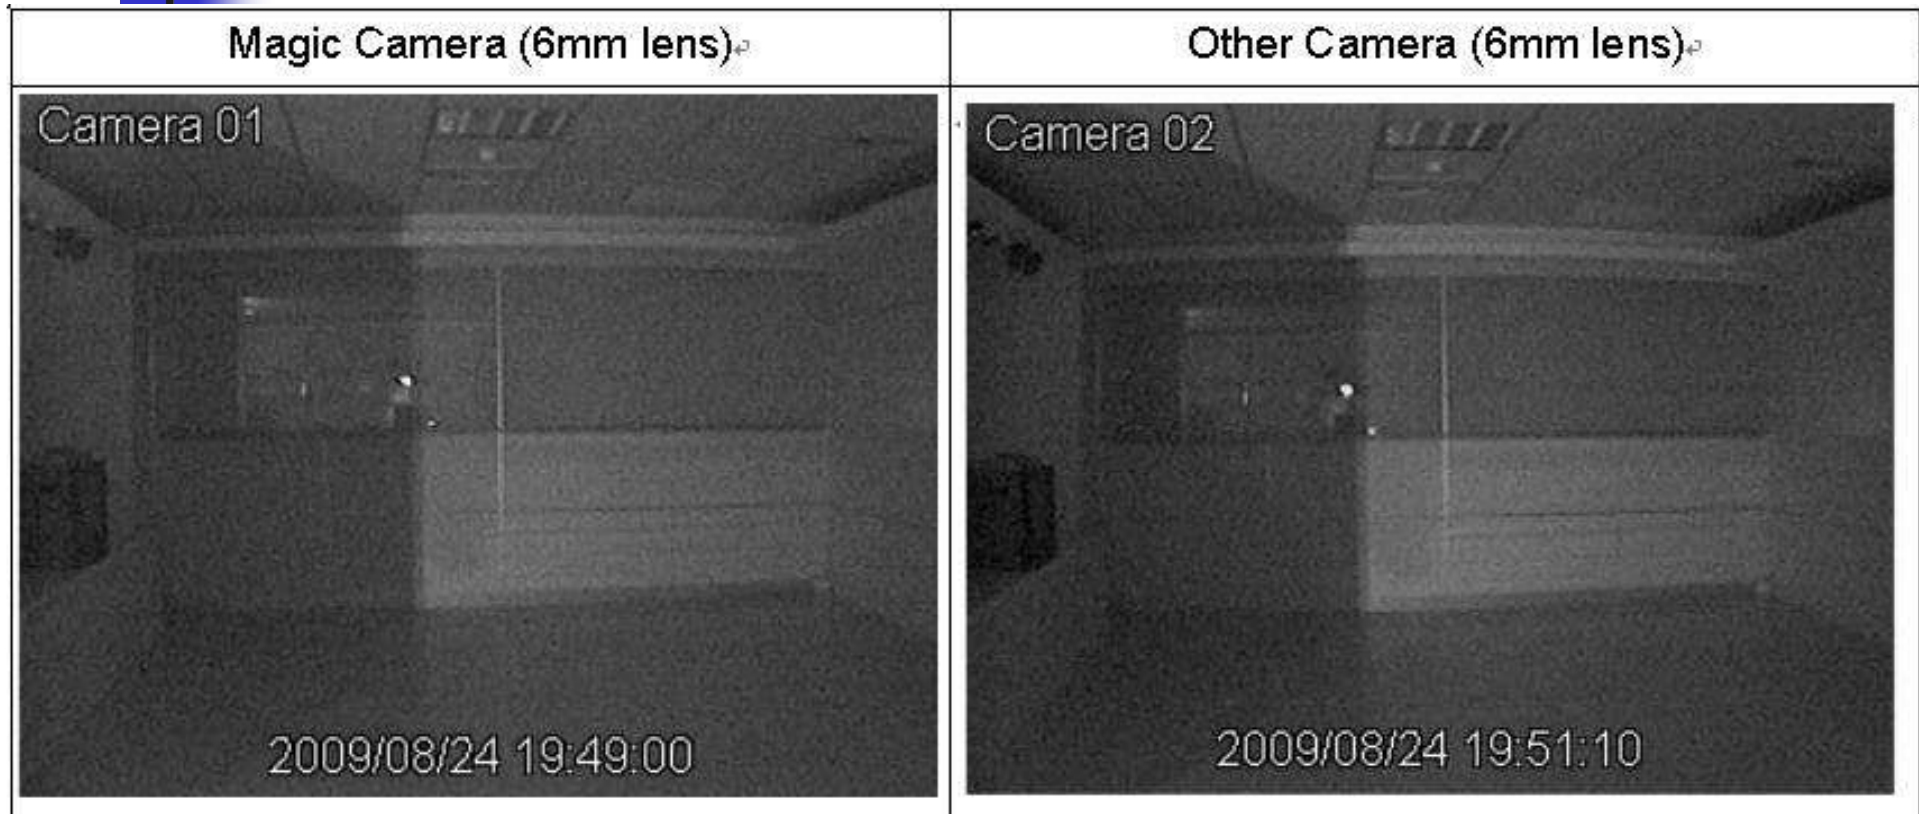

Magic Color Camera

***Magic Camera Introduction*

***Comparison*

***Magic Camera Information*

Magic Camera Introduction

Full Color In Low Lux, No Need IR

- ▶ Star Light Color Camera
- ▶ Built-in 1/3" CCD High Resolution Color Camera.
- ▶ No IR required in the night time, could also recognize easily and clearly even under faint star light.
- ▶ Without any overheated problem, good for energy conservation and conforms to the environmental protection
- ▶ Horizontal Resolution 420 TV Lines.
- ▶ Colorful pitcher performance.
- ▶ IP66 weatherproof housing
- ▶ Easy for installation

Comparison (II) Indoor (In the morning)

- In the same image (in the office & in the morning), the camera01 could recognize the lines more clearly than the camera02 (refer to the green circle).

Comparison (III) Outdoor (In the evening)

- 1. In the same image (outside & in the evening), the color in the camera01 is better than the camera02. Because the color of the tree in the camera02 became gray, but the color of the tree in the camera01 didn't, and the color in the camera01 still remain the same.
- 2. In the same image, the lines in the camera01 still could be seen clearly, but the lines in the camera02 can not be seen clearly (refer to the red circle).

Comparison (III) Indoor (In the evening)

- In the same image (even in a little light environment & in the office), the camera02 has the apparent curves compared with the camera01. That's means the camera01 could be corner-corrective compared with the camera02.