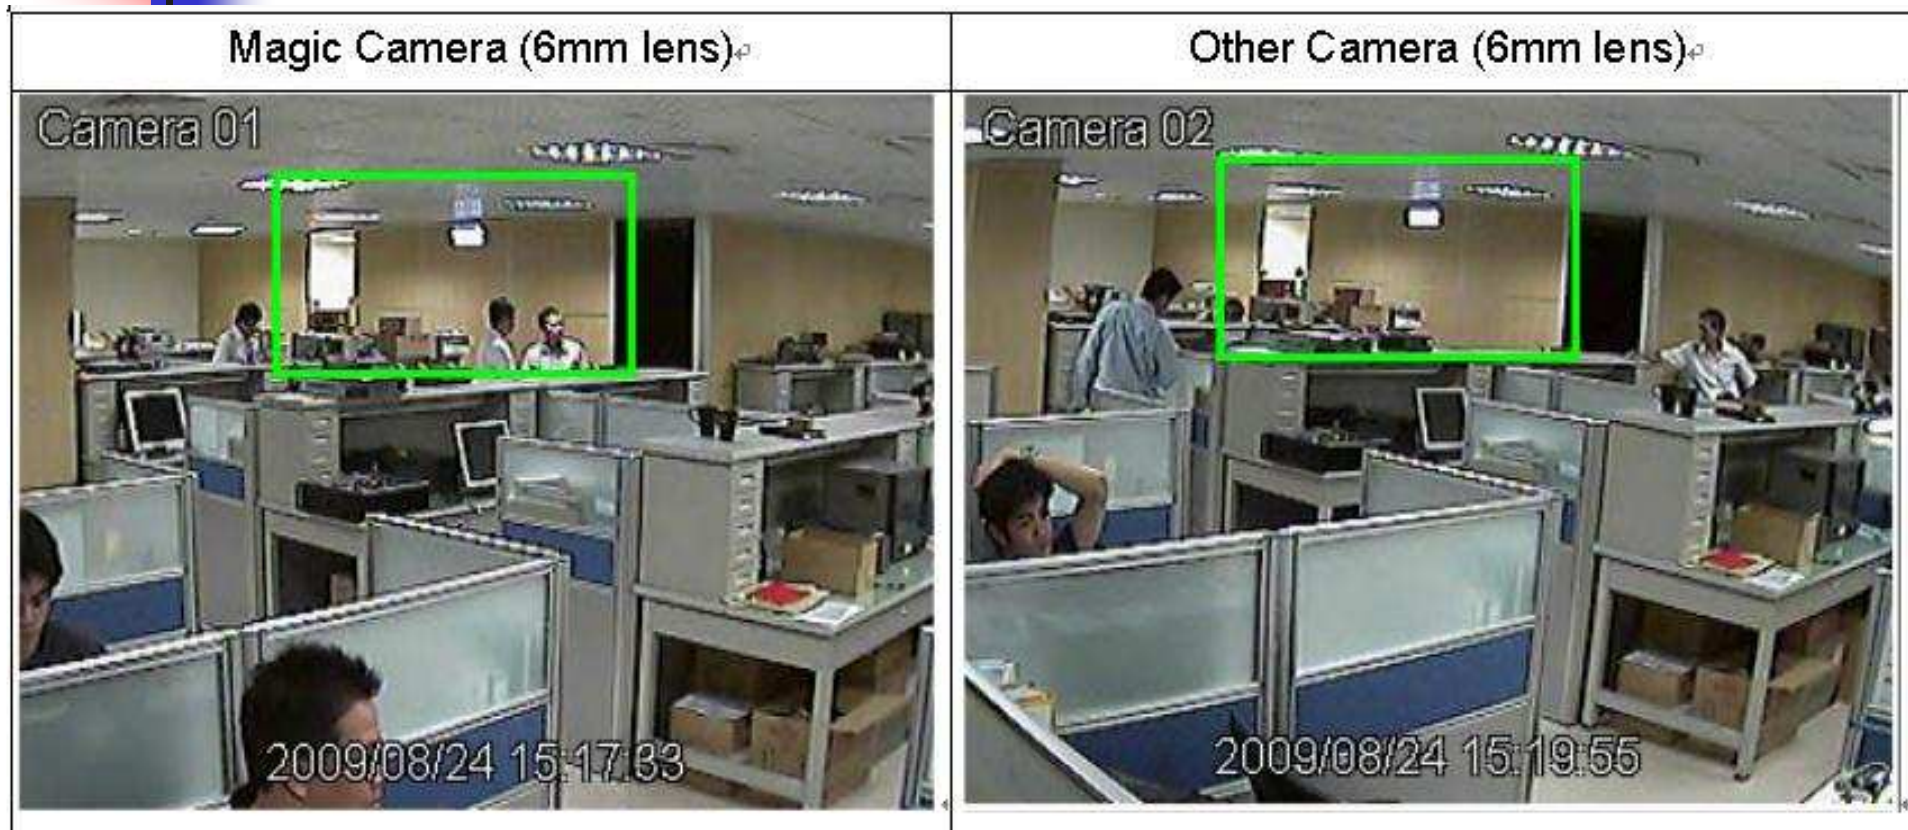

Magic Color Camera

***Magic Camera Introduction*

***Comparison*

***Magic Camera Information*

Magic Camera Introduction

Full Color In Low Lux, No Need IR

- ▶ Star Light Color Camera
- ▶ Built-in 1/3" CCD High Resolution Color Camera.
- ▶ No IR required in the night time, could also recognize easily and clearly even under faint star light.
- ▶ Without any overheated problem, good for energy conservation and conforms to the environmental protection
- ▶ Horizontal Resolution 420 TV Lines.
- ▶ Colorful pitcher performance.
- ▶ IP66 weatherproof housing
- ▶ Easy for installation

Comparison (I) Outdoor (In the morning)

- 1. In the same image (outdoor & in the morning), the camera01 (Magic Camera) is no difference between the camera02 (other camera), but the camera02 has the apparent curves compared with the camera01 (refer to ①&②).
- 2. In the same image, the camera01 could recognize more lines than the camera02 (refer to ③). And the resolution in the camera01 is better than the camera02.

Comparison (II) Indoor (In the morning)

- In the same image (in the office & in the morning), the camera01 could recognize the lines more clearly than the camera02 (refer to the green circle).

Comparison (III) Outdoor (In the evening)